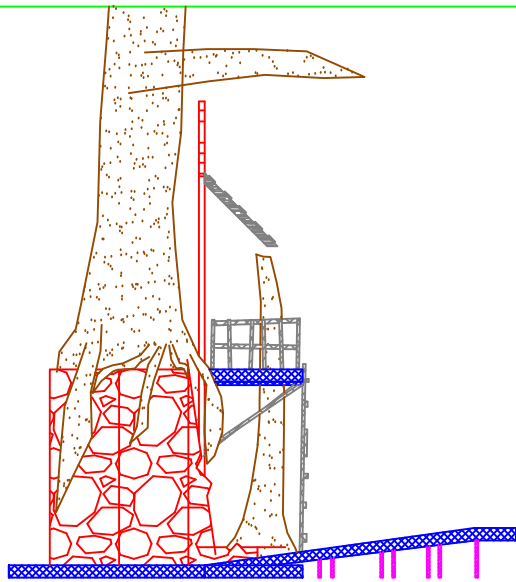

Ceilings, Awnings and Level 2 Walls

Aug '10 Dwg: 3 rev 1

Manor Facade - Side Profile

Manor Facade - Front Profile

Manor Facade - Roof Plan

Drawings Not to Scale	Canada's Wonderland Halloween Haunt 2010	
Concept: Chris Penna	<i>Blood on the Bayou</i>	
Design: Ross Ricupero	Manor House Facade	
Lighting/Audio:		
Coord: Danusia Rogacki	Aug '10	Dwg: 5 rev 1

Conservatory Facade - Side Profile

Conservatory Facade - Front Profile

Conservatory Facade - Plan

Drawings Not to Scale	Canada's Wonderland Halloween Haunt 2010	
Concept: Chris Penna	Blood on the Bayou	
Design: Ross Ricupero		
Lighting/Audio:	Conservatory Facade	
Coord: Danusia Rogacki	Aug '10	Dwg: 6 rev 1

Event Ceiling

Voodoo Hut Facade - Side Profile

Voodoo Hut Facade - Front Profile

PRODUCED BY AN AUTODESK STUDENT VERSION

PRODUCED BY AN AUTODESK STUDENT VERSION

Drawings Not to Scale	Canada's Wonderland Halloween Haunt 2010	
Concept: Chris Penna	<i>Blood on the Bayou</i>	
Design: Ross Ricupero		
Lighting/Audio:	Voodoo Hut Facade	
Coord: Danusia Rogacki	Aug '10	Dwg: 7 rev 1