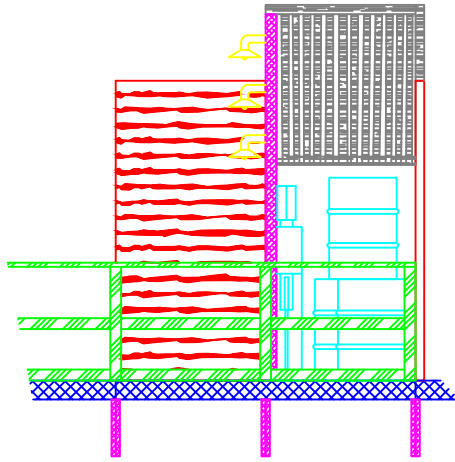

- A: Conservatory Awning. Low end at 8', high at 12'. See conservatory facade.
- B: Gas station set piece. High end at 12', low end at 8'. See Gas Station Facade.
- C: General Store awning. High end at 8', low end at 7'. Extends just past edge of walkway.
- D: Outer Hut awning. High end at 8', low end at 7'. Extends just past edge of walkway.

'Full' panels are constructed as wall panels to provide extra strength

'Ply' panels 4'x8' sheet of plywood only

C12: Consists of all Gazebo ceiling pieces. Construct as 7 4'x4' squares, 5 full and 2 cut on diagonal.

Conservatory Facade - Side Profile

Conservatory Facade - Front Profile

Conservatory Facade - Plan

Drawings Not to Scale	Canada's Wonderland Halloween Haunt 2010	
Concept: Chris Penna	Blood on the Bayou	
Design: Ross Ricupero		
Lighting/Audio:	Conservatory Facade	
Coord: Danusia Rogacki	Aug '10	Dwg: 6 rev 1

Event Ceiling

Voodoo Hut Facade - Side Profile

Voodoo Hut Facade - Front Profile

PRODUCED BY AN AUTODESK STUDENT VERSION

PRODUCED BY AN AUTODESK STUDENT VERSION

Drawings Not to Scale	Canada's Wonderland Halloween Haunt 2010	
Concept: Chris Penna	<i>Blood on the Bayou</i>	
Design: Ross Ricupero		
Lighting/Audio:	Voodoo Hut Facade	
Coord: Danusia Rogacki	Aug '10	Dwg: 7 rev 1