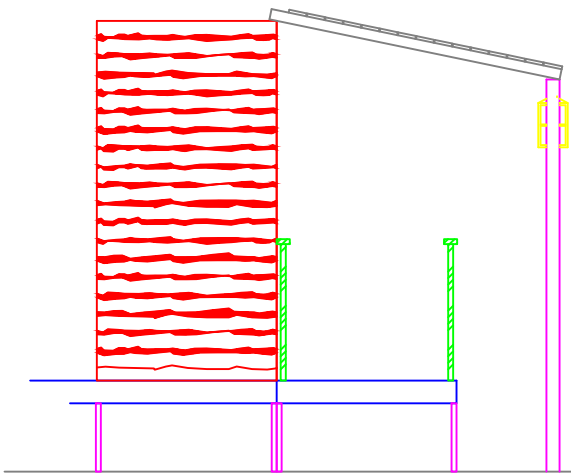

Event Ceiling

Voodoo Hut Facade - Side Profile

Voodoo Hut Facade - Front Profile

PRODUCED BY AN AUTODESK STUDENT VERSION

PRODUCED BY AN AUTODESK STUDENT VERSION

Drawings Not to Scale	Canada's Wonderland Halloween Haunt 2010	
Concept: Chris Penna	<i>Blood on the Bayou</i>	
Design: Ross Ricupero		
Lighting/Audio:	Voodoo Hut Facade	
Coord: Danusia Rogacki	Aug '10	Dwg: 7 rev 1

Gas Station Facade - Side Profile

Gas Station Facade - Front Profile

Gas Station Facade - Plan

Drawings Not to Scale	Canada's Wonderland Halloween Haunt 2010	
Concept: Chris Penna	Blood on the Bayou	
Design: Ross Ricupero	Gas Station Facade	
Lighting/Audio:		
Coord: Danusia Rogacki	Aug '10	Dwg: 8 rev 1