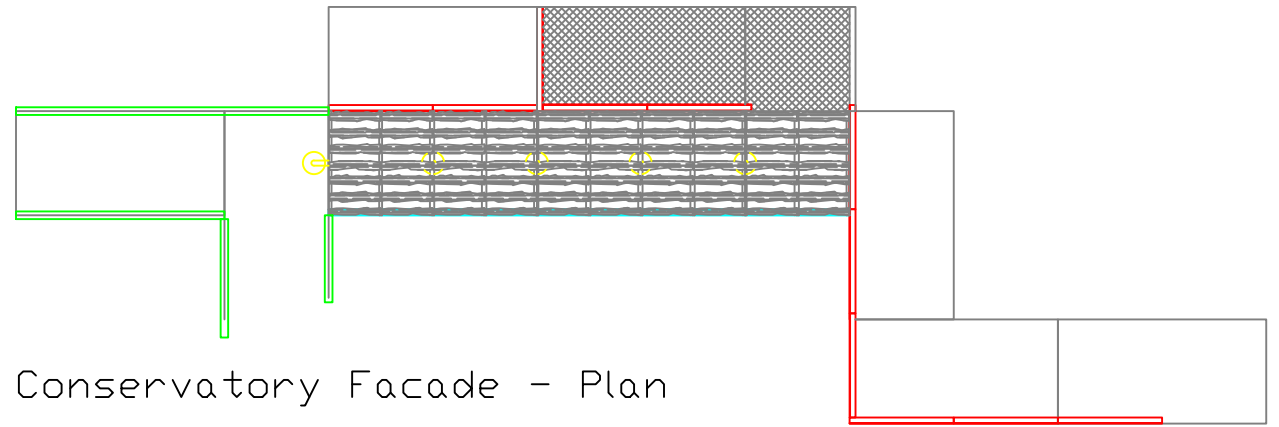

Conservatory Facade - Plan

Drawings Not to Scale	Canada's Wonderland Halloween Haunt 2010	
Concept: Chris Penna	Blood on the Bayou	
Design: Ross Ricupero		
Lighting/Audio:	Conservatory Facade	
Coord: Danusia Rogacki	Aug '10	Dwg: 6 rev 1