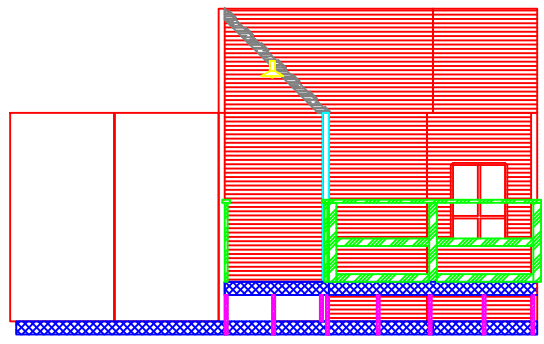

'Full' panels are constructed as wall panels to provide extra strength

'Ply' panels 4'x8' sheet of plywood only

C12: Consists of all Gazebo ceiling pieces. Construct as 7 4'x4' squares, 5 full and 2 cut on diagonal.

Ceilings, Awnings and Level 2 Walls

Aug '10 Dwg: 3 rev 1

Manor Facade - Side Profile

Manor Facade - Front Profile

Manor Facade - Roof Plan

Drawings Not to Scale	Canada's Wonderland Halloween Haunt 2010	
Concept: Chris Penna	<i>Blood on the Bayou</i>	
Design: Ross Ricupero	Manor House Facade	
Lighting/Audio:		
Coord: Danusia Rogacki	Aug '10	Dwg: 5 rev 1