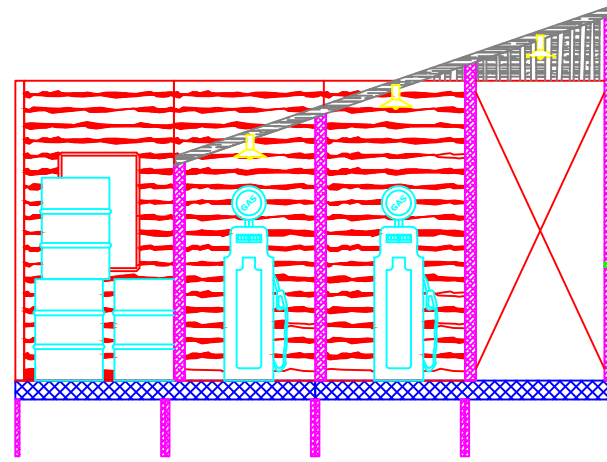

- A: Conservatory Awning. Low end at 8', high at 12'. See conservatory facade.
- B: Gas station set piece. High end at 12', low end at 8'. See Gas Station Facade.
- C: General Store awning. High end at 8', low end at 7'. Extends just past edge of walkway.
- D: Outer Hut awning. High end at 8', low end at 7'. Extends just past edge of walkway.

Conservatory Facade - Side Profile

Conservatory Facade - Front Profile

Conservatory Facade - Plan

Drawings Not to Scale	Canada's Wonderland Halloween Haunt 2010	
Concept: Chris Penna	Blood on the Bayou	
Design: Ross Ricupero		
Lighting/Audio:	Conservatory Facade	
Coord: Danusia Rogacki	Aug '10	Dwg: 6 rev 1

Event Ceiling

Voodoo Hut Facade - Side Profile

Voodoo Hut Facade - Front Profile

PRODUCED BY AN AUTODESK STUDENT VERSION

PRODUCED BY AN AUTODESK STUDENT VERSION

Drawings Not to Scale	Canada's Wonderland Halloween Haunt 2010	
Concept: Chris Penna	<i>Blood on the Bayou</i>	
Design: Ross Ricupero		
Lighting/Audio:	Voodoo Hut Facade	
Coord: Danusia Rogacki	Aug '10	Dwg: 7 rev 1

Gas Station Facade - Side Profile

Gas Station Facade - Front Profile

Gas Station Facade - Plan

Drawings Not to Scale	Canada's Wonderland Halloween Haunt 2010	
Concept: Chris Penna	Blood on the Bayou	
Design: Ross Ricupero	Gas Station Facade	
Lighting/Audio:		
Coord: Danusia Rogacki	Aug '10	Dwg: 8 rev 1