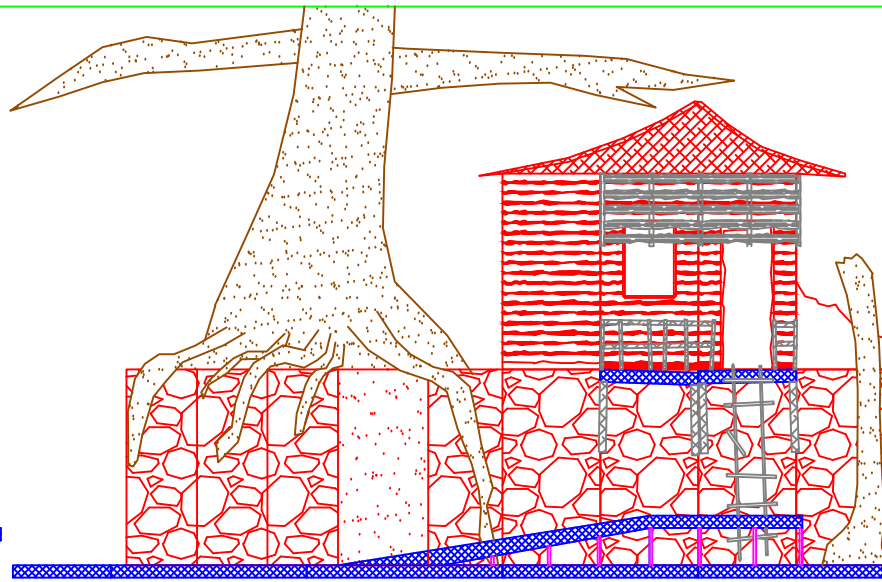

Conservatory Facade - Side Profile

Conservatory Facade - Front Profile

Conservatory Facade - Plan

Drawings Not to Scale	Canada's Wonderland Halloween Haunt 2010	
Concept: Chris Penna	Blood on the Bayou	
Design: Ross Ricupero		
Lighting/Audio:	Conservatory Facade	
Coord: Danusia Rogacki	Aug '10	Dwg: 6 rev 1

Event Ceiling

Voodoo Hut Facade - Side Profile

Voodoo Hut Facade - Front Profile

PRODUCED BY AN AUTODESK STUDENT VERSION

PRODUCED BY AN AUTODESK STUDENT VERSION

Drawings Not to Scale	Canada's Wonderland Halloween Haunt 2010	
Concept: Chris Penna	<i>Blood on the Bayou</i>	
Design: Ross Ricupero		
Lighting/Audio:	Voodoo Hut Facade	
Coord: Danusia Rogacki	Aug '10	Dwg: 7 rev 1