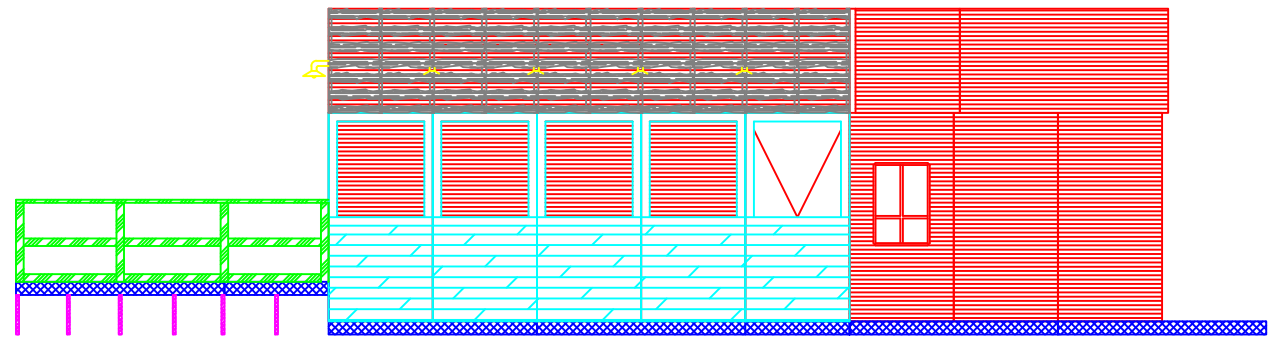

Conservatory Facade - Front Profile