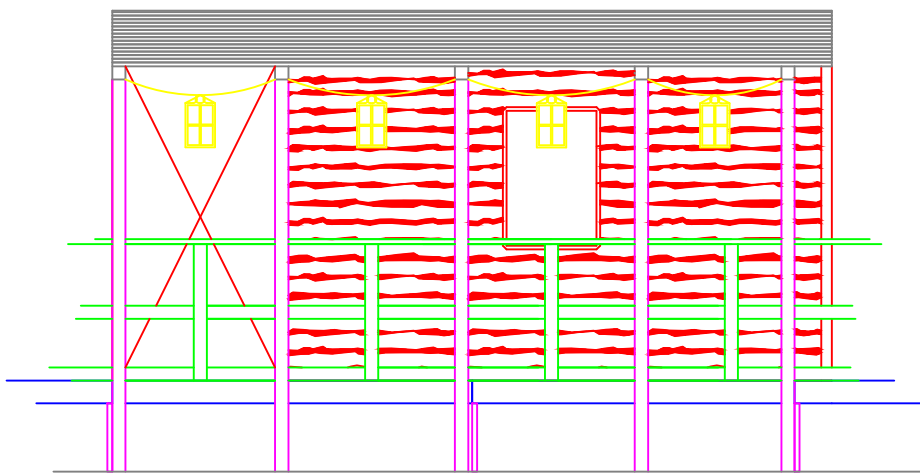

- A: Conservatory Awning. Low end at 8', high at 12'. See conservatory facade.
- B: Gas station set piece. High end at 12', low end at 8'. See Gas Station Facade.
- C: General Store awning. High end at 8', low end at 7'. Extends just past edge of walkway.
- D: Outer Hut awning. High end at 8', low end at 7'. Extends just past edge of walkway.

Event Ceiling

Voodoo Hut Facade - Side Profile

Voodoo Hut Facade - Front Profile

PRODUCED BY AN AUTODESK STUDENT VERSION

PRODUCED BY AN AUTODESK STUDENT VERSION

Drawings Not to Scale	Canada's Wonderland Halloween Haunt 2010	
Concept: Chris Penna	<i>Blood on the Bayou</i>	
Design: Ross Ricupero		
Lighting/Audio:	Voodoo Hut Facade	
Coord: Danusia Rogacki	Aug '10	Dwg: 7 rev 1

Gas Station Facade - Side Profile

Gas Station Facade - Front Profile

Gas Station Facade - Plan

Drawings Not to Scale	Canada's Wonderland Halloween Haunt 2010	
Concept: Chris Penna	Blood on the Bayou	
Design: Ross Ricupero	Gas Station Facade	
Lighting/Audio:		
Coord: Danusia Rogacki	Aug '10	Dwg: 8 rev 1

General Store Facade - Side Profile

General Store Facade - Front Profile

General Store Facade - Plan

Drawings Not to Scale	Canada's Wonderland Halloween Haunt 2010	
Concept: Chris Penna	<i>Blood on the Bayou</i>	
Design: Ross Ricupero		
Lighting/Audio:	General Store Facade	
Coord: Danusia Rogacki	Sept '10	Dwg: 9 rev 1