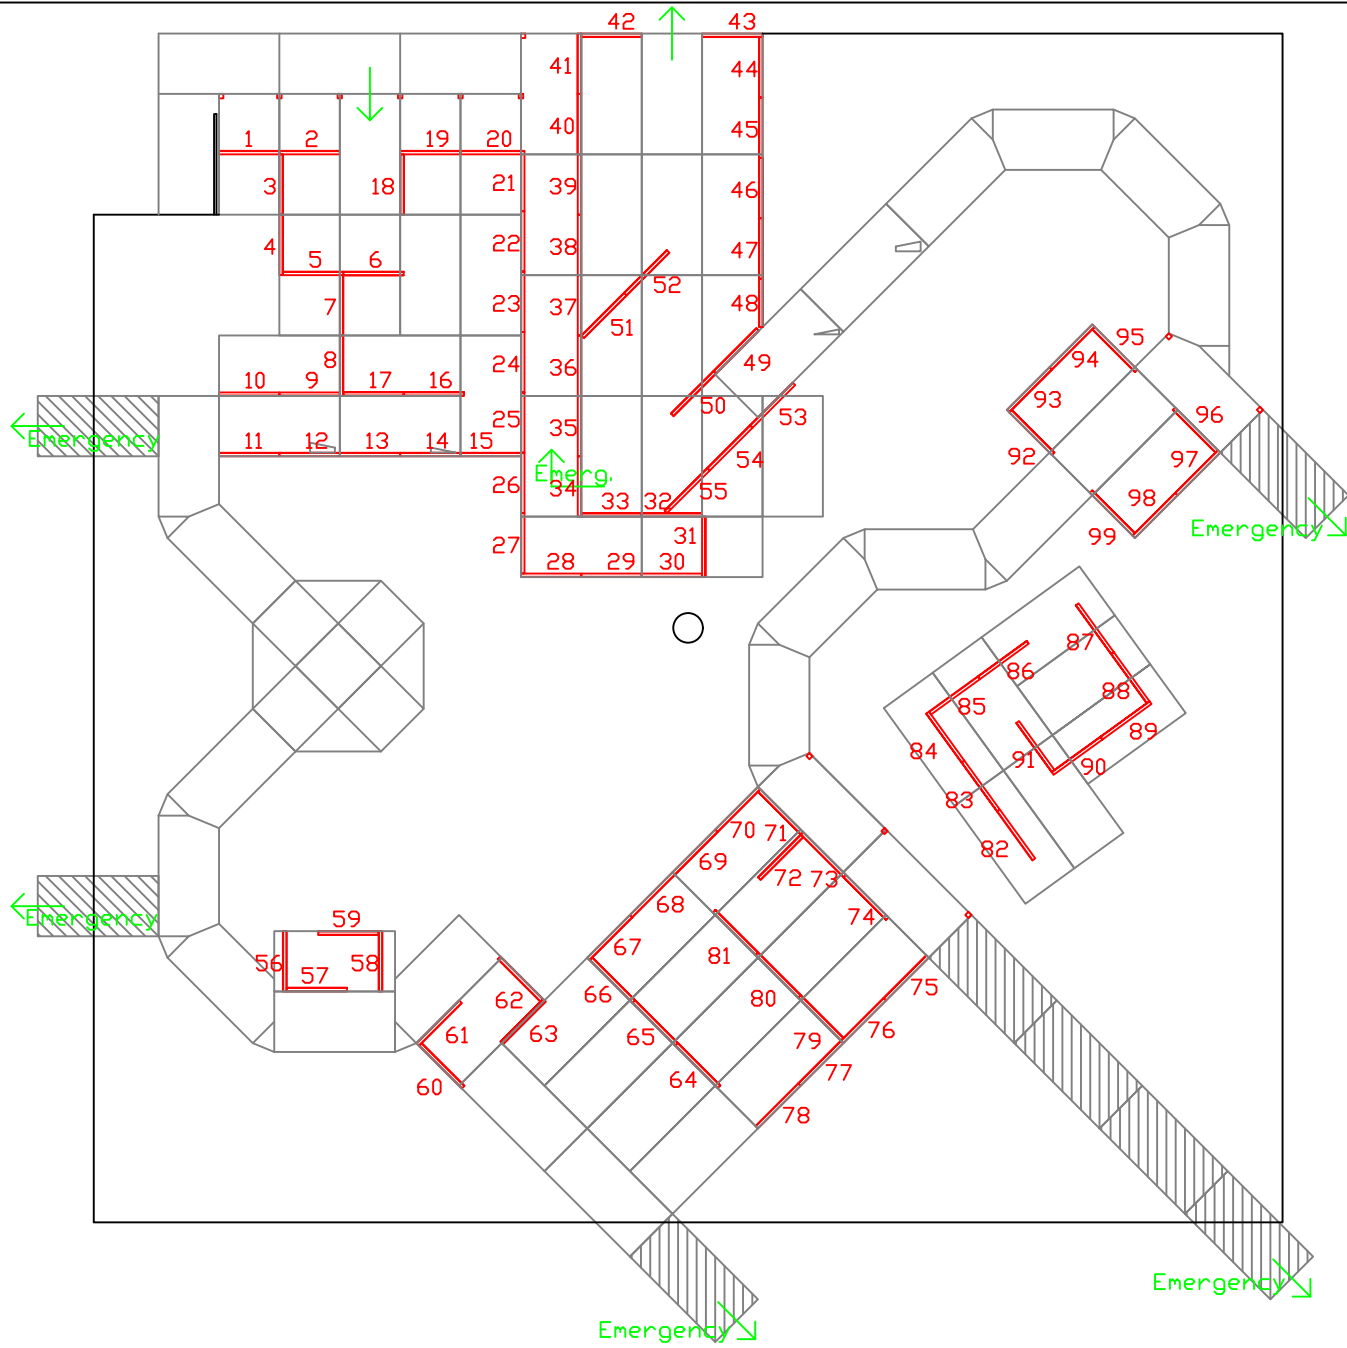

Panel Schedule

#	Frnt	Back	Note	#	Frnt	Back	Note
01	A			51	I	I	
02	A	B		52	I	I	
03	B			53	F	D	
04	B			54	F	D	
05	B			55	F	D	
06	B	B		56	D	H	
07	B			57	D	H	
08	B			58	D	H	
09	G			59	E	K	
10	G			60	E	K	
11	C	C		61	D	H	
12	C	C		62	E	K	
13	C	C		63	D	H	
14	C	C		64	D	H	
15	C	C		65	D	H	
16	B	G		66	D	H	
17	B	G		67	E	K	
18	B	B		68	E	K	
19	A	B		69	E	K	
20	A	B		70	E	K	
21	B			71	D	H	
22	B			72	H	H	
23	B			73	E	K	
24	B			74	D	H	
25	G			75	K		
26	G			76	K		
27	A			77	K		
28	A			78	K		
29	G			79	H	H	
30	G			80	H	H	
31	D			81	H	H	
32	I			82	D		
33	I			83	E		
34	I		Door	84	D		
35	I			85	D		
36	I			86	E	**	
37	I			87	D		
38	I			88	J		
39	I			89	J		
40	I			90	J		
41	I			91	J		
42	I	G		92	D	H	
43	I	G		93	D	H	
44	F	I		94	D	H	
45	F	I		95	D	H	
46	F	I		96	E	K	
47	F	I		97	H		
48	F	I	3'x8'	98	H		
49	F	I		99	E	K	
50	F	I					

34: Has outward opening doorway for emergency exit.
48: Cut to fit location with ramp.
86 (**): May be removed for Jumper. Dependent on size of scare.

Panel Plan	Exterior Manor with Window	Interior Manor	Conservatory Wall	Exterior Shacks	Exterior Shacks with Window	Voodoo Facade	Exterior Manor	Interior Shacks	Interior Voodoo	Blank/General Facade	Interior Shack with Window
A	B	C	D	E	F	G	H	I	J	K	L

ALL DOCKS, WALKWAYS, GAZEBO AND EMERGENCY TO HAVE RAILINGS

Typ. 4'

Drawings Not to Scale
Concept: Chris Penna
Design: Ross Ricupero
Lighting/Audio:
Coord: Danusia Rogacki

Canada's Wonderland Halloween Haunt 2010
Blood on the Bayou
Wall Plan
Aug '10 Dwg 2 rev 1