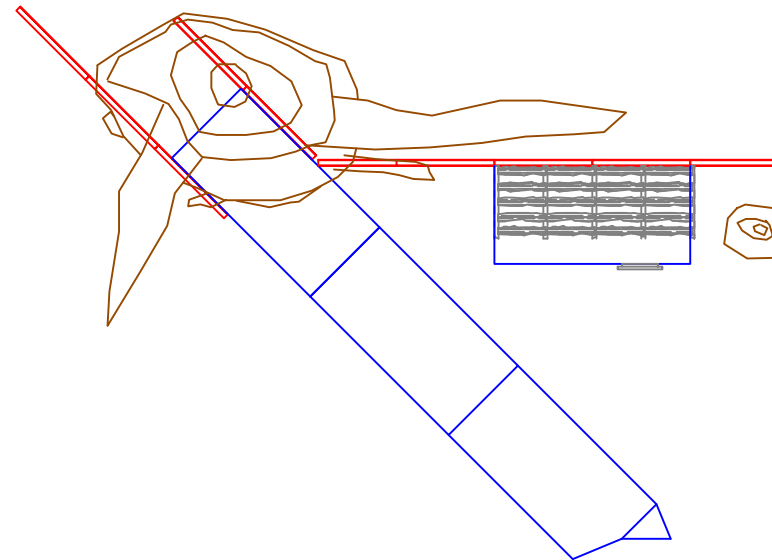

- A: Conservatory Awning. Low end at 8', high at 12'. See conservatory facade.
- B: Gas station set piece. High end at 12', low end at 8'. See Gas Station Facade.
- C: General Store awning. High end at 8', low end at 7'. Extends just past edge of walkway.
- D: Outer Hut awning. High end at 8', low end at 7'. Extends just past edge of walkway.

Ceilings, Awnings and Level 2 Walls

Aug '10 Dwg: 3 rev 1

Manor Facade - Side Profile

Manor Facade - Front Profile

Manor Facade - Roof Plan

Drawings Not to Scale	Canada's Wonderland Halloween Haunt 2010	
Concept: Chris Penna	<i>Blood on the Bayou</i>	
Design: Ross Ricupero	Manor House Facade	
Lighting/Audio:		
Coord: Danusia Rogacki	Aug '10	Dwg: 5 rev 1

Conservatory Facade - Side Profile

Conservatory Facade - Front Profile

Conservatory Facade - Plan

Drawings Not to Scale	Canada's Wonderland Halloween Haunt 2010	
Concept: Chris Penna	Blood on the Bayou	
Design: Ross Ricupero		
Lighting/Audio:	Conservatory Facade	
Coord: Danusia Rogacki	Aug '10	Dwg: 6 rev 1

Event Ceiling

Voodoo Hut Facade - Side Profile

Voodoo Hut Facade - Front Profile

PRODUCED BY AN AUTODESK STUDENT VERSION

PRODUCED BY AN AUTODESK STUDENT VERSION

Drawings Not to Scale	Canada's Wonderland Halloween Haunt 2010	
Concept: Chris Penna	<i>Blood on the Bayou</i>	
Design: Ross Ricupero		
Lighting/Audio:	Voodoo Hut Facade	
Coord: Danusia Rogacki	Aug '10	Dwg: 7 rev 1