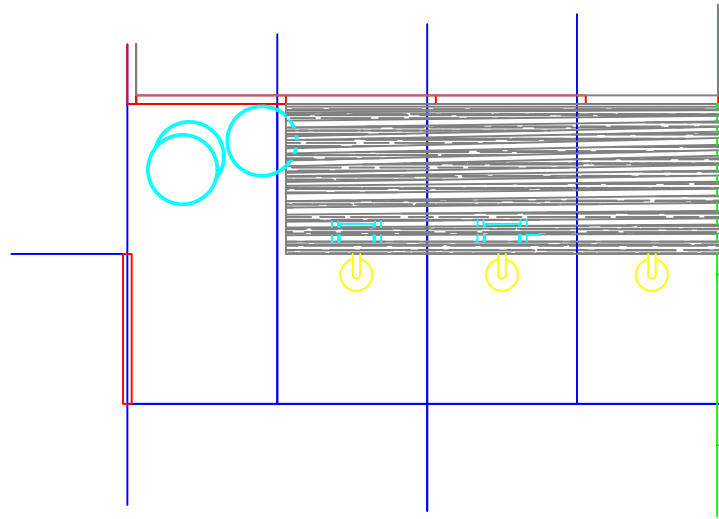

Gas Station Facade - Plan

Drawings Not to Scale	Canada's Wonderland Halloween Haunt 2010	
Concept: Chris Penna	Blood on the Bayou	
Design: Ross Ricupero	Gas Station Facade	
Lighting/Audio:		
Coord: Danusia Rogacki	Aug '10	Dwg: 8 rev 1