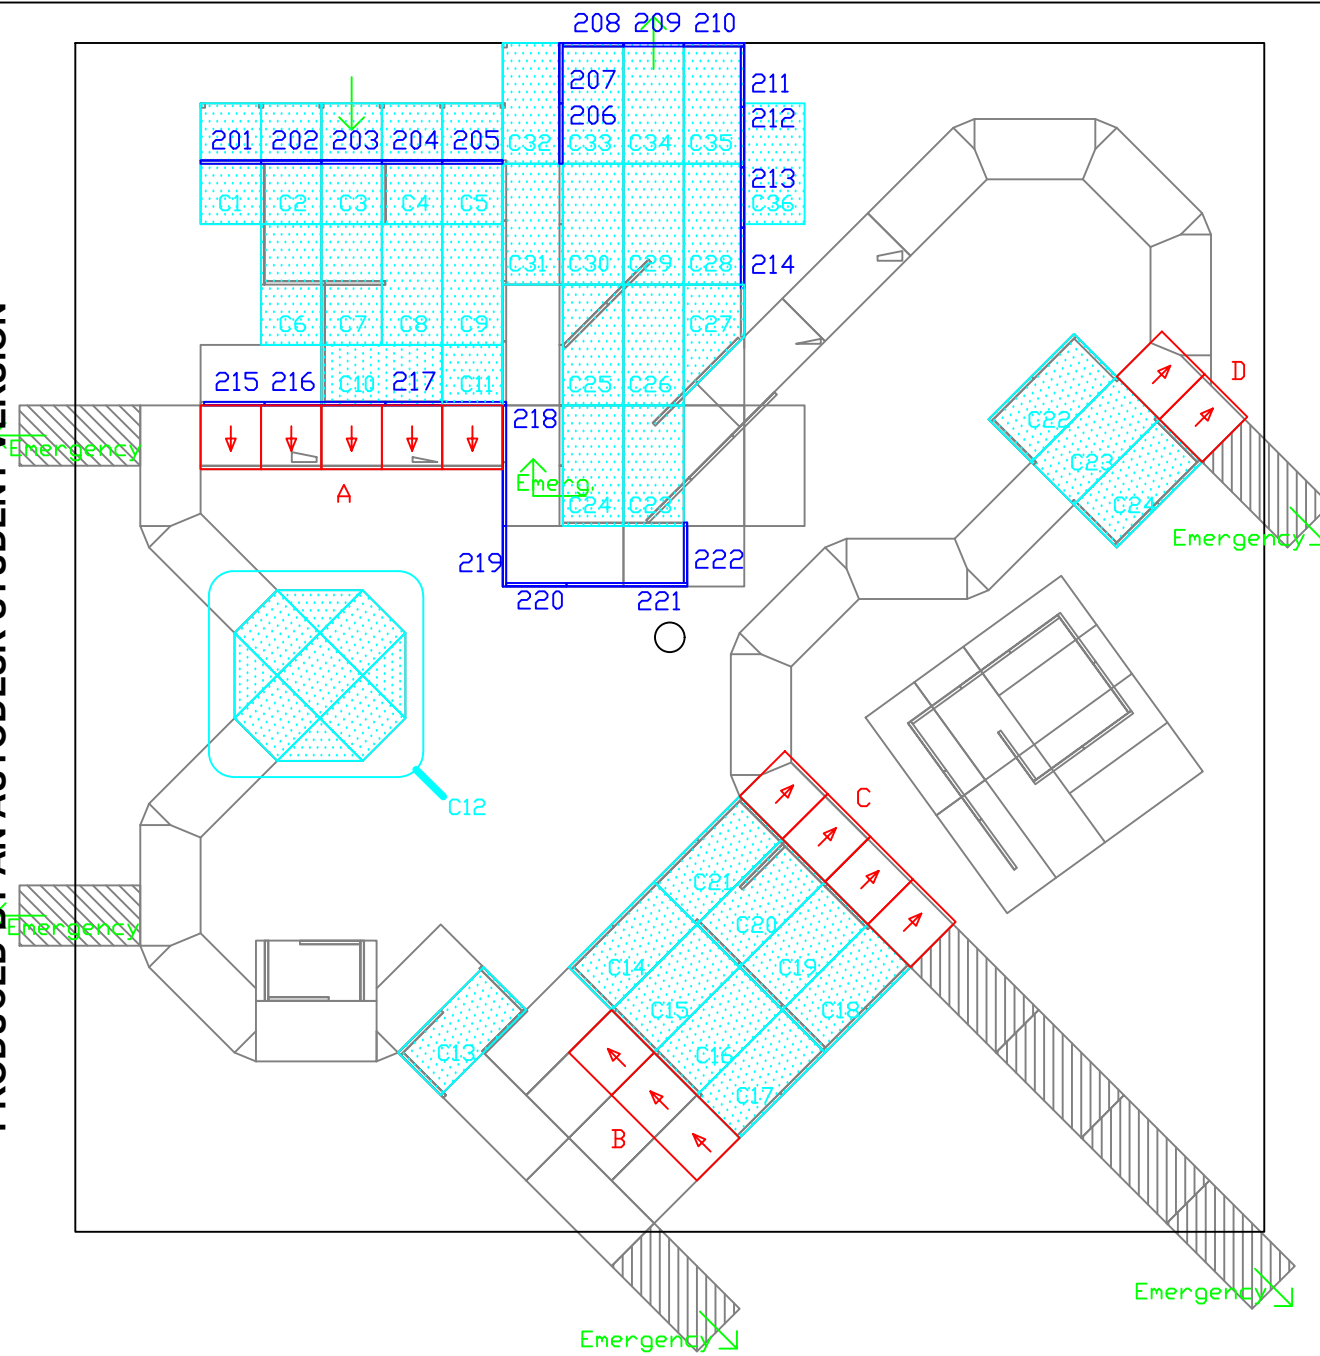

Panel Schedule - Lvl 2 Walls

#	Type	Note
201	A	
202	A	
203	A	
204	A	
205	A	
206	E	
207	E	
208	E	
209	A	
210	E	
211	B	
212	C	
213	C	
214	B	
215	H	
216	G	
217	G	
218	G	
219	H	
220	H	
221	G	
222	H	

Awnings

- A: Conservatory Awning. Low end at 8', high at 12'. See conservatory facade.
- B: Gas station set piece. High end at 12', low end at 8'. See Gas Station Facade.
- C: General Store awning. High end at 8', low end at 7'. Extends just past edge of walkway.
- D: Outer Hut awning. High end at 8', low end at 7'. Extends just past edge of walkway.

Panel Schedule - Ceilings

#	Full	Ply	Finish For:
C1	✓		Manor/Porch
C2	✓		Manor/Porch
C3	✓		Manor/Porch
C4	✓		Manor/Porch
C5	✓		Manor/Porch
C6		✓	Manor
C7		✓	Manor
C8		✓	Manor
C9		✓	Manor
C10		✓	Manor
C11		✓	Manor (4x4)
C12		✓	Gazebo Cust
C13		✓	Shack
C14		✓	Old Building
C15		✓	Old Building
C16		✓	Old Building
C17		✓	Old Building
C18		✓	Old Building
C19		✓	Old Building
C20		✓	Old Building
C21		✓	Old Building
C22		✓	Old Building
C23		✓	Old Building
C24		✓	Old Building
C25		✓	Voodoo Hut
C26		✓	Voodoo Hut
C27		✓	Voodoo Hut
C28		✓	Voodoo Hut
C29		✓	Voodoo Hut
C30		✓	Voodoo Hut
C31		✓	Black
C32	✓		Porch
C33	✓		Voodoo Hut
C34	✓		Voodoo Hut
C35	✓		Voodoo Hut
C36	✓		V.Doo Porch

'Full' panels are constructed as wall panels to provide extra strength

'Ply' panels 4'x8' sheet of plywood only

C12: Consists of all Gazebo ceiling pieces. Construct as 7 4'x4' squares, 5 full and 2 cut on diagonal.

Level 2 Wall - Panel Plan