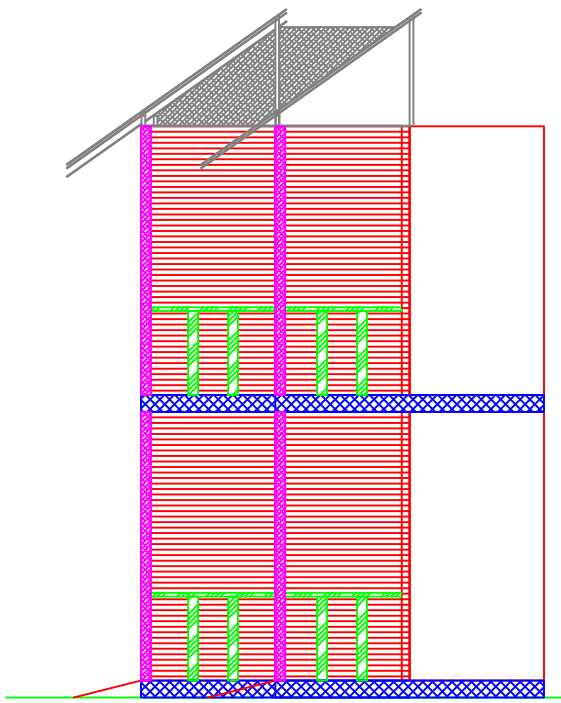

'Full' panels are constructed as wall panels to provide extra strength

'Ply' panels 4'x8' sheet of plywood only

C12: Consists of all Gazebo ceiling pieces. Construct as 7 4'x4' squares, 5 full and 2 cut on diagonal.

Level 2 Wall - Panel Plan

Drawings Not to Scale

Concept: Chris Penna

Design: Ross Ricupero

Lighting/Audio:

Coord: Danusia Rogacki

Canada's Wonderland  
Halloween Haunt 2010

*Blood on the Bayou*

Ceilings, Awnings and Level 2 Walls

Aug '10 Dwg: 3 rev 1

Manor Facade - Side Profile

Manor Facade - Front Profile

Manor Facade - Roof Plan

Drawings Not to Scale	Canada's Wonderland Halloween Haunt 2010	
Concept: Chris Penna	<i>Blood on the Bayou</i>	
Design: Ross Ricupero	Manor House Facade	
Lighting/Audio:		
Coord: Danusia Rogacki	Aug '10	Dwg: 5 rev 1