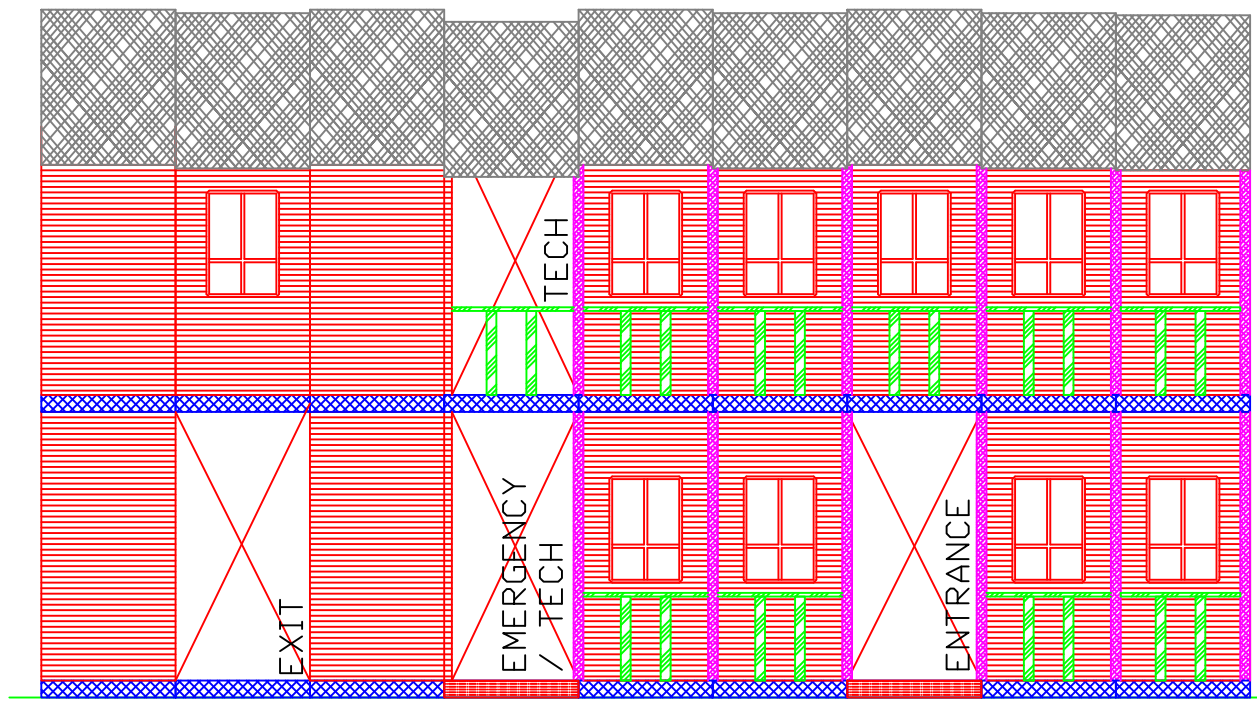

'Full' panels are constructed as wall panels to provide extra strength

'Ply' panels 4'x8' sheet of plywood only

C12: Consists of all Gazebo ceiling pieces. Construct as 7 4'x4' squares, 5 full and 2 cut on diagonal.

Level 2 Wall - Panel Plan

Drawings Not to Scale

Concept: Chris Penna

Design: Ross Ricupero

Lighting/Audio:

Coord: Danusia Rogacki

Canada's Wonderland  
Halloween Haunt 2010

*Blood on the Bayou*

Ceilings, Awnings and Level 2 Walls

Aug '10 Dwg: 3 rev 1

Manor Facade - Side Profile

Manor Facade - Front Profile

Manor Facade - Roof Plan

Drawings Not to Scale	Canada's Wonderland Halloween Haunt 2010	
Concept: Chris Penna	<i>Blood on the Bayou</i>	
Design: Ross Ricupero	Manor House Facade	
Lighting/Audio:		
Coord: Danusia Rogacki	Aug '10	Dwg: 5 rev 1