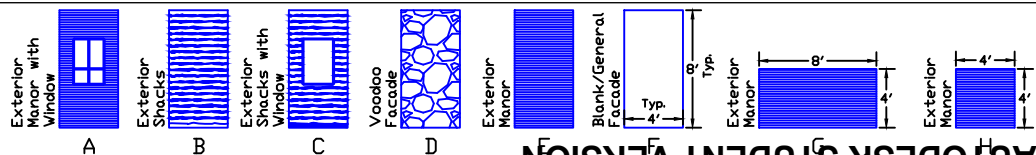

Drawings Not to Scale

Concept: Chris Penna

Design: Ross Ricupero

Lighting/Audio:

Coord: Danusia Rogacki

Canada's Wonderland
Halloween Haunt 2010

Blood on the Bayou

Ceilings, Awnings and Level 2 Walls

Aug '10 Dwg: 3 rev 1