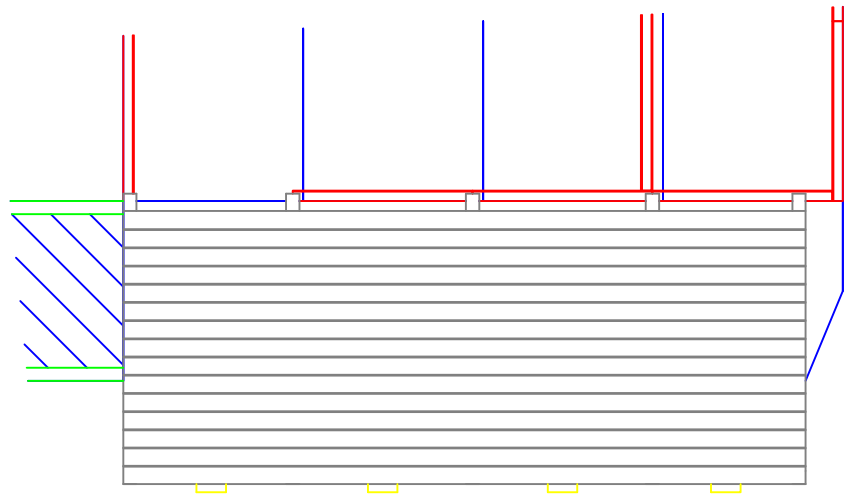

General Store Facade - Plan