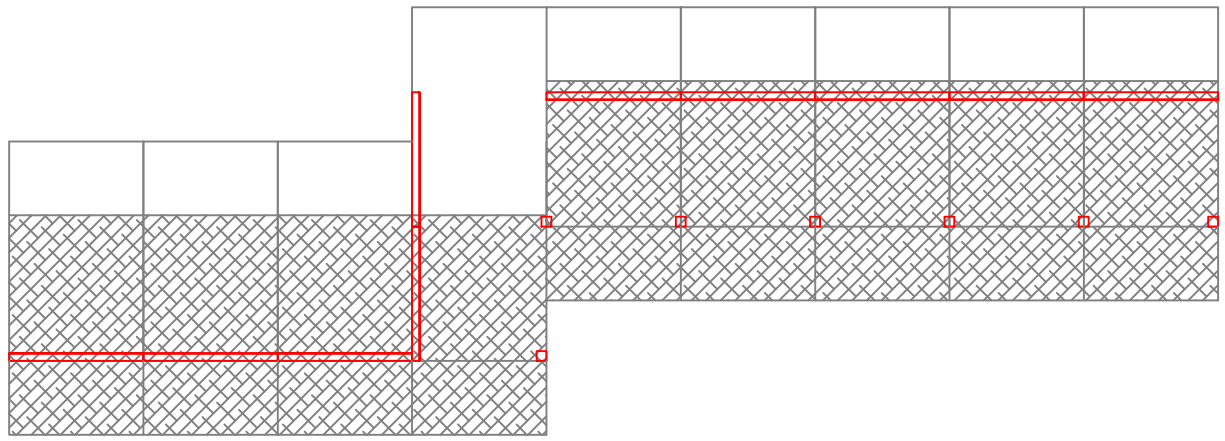

Ceilings, Awnings and Level 2 Walls

Aug '10 Dwg: 3 rev 1

Manor Facade - Side Profile

Manor Facade - Front Profile

Manor Facade - Roof Plan

Drawings Not to Scale	Canada's Wonderland Halloween Haunt 2010	
Concept: Chris Penna	<i>Blood on the Bayou</i>	
Design: Ross Ricupero	Manor House Facade	
Lighting/Audio:		
Coord: Danusia Rogacki	Aug '10	Dwg: 5 rev 1